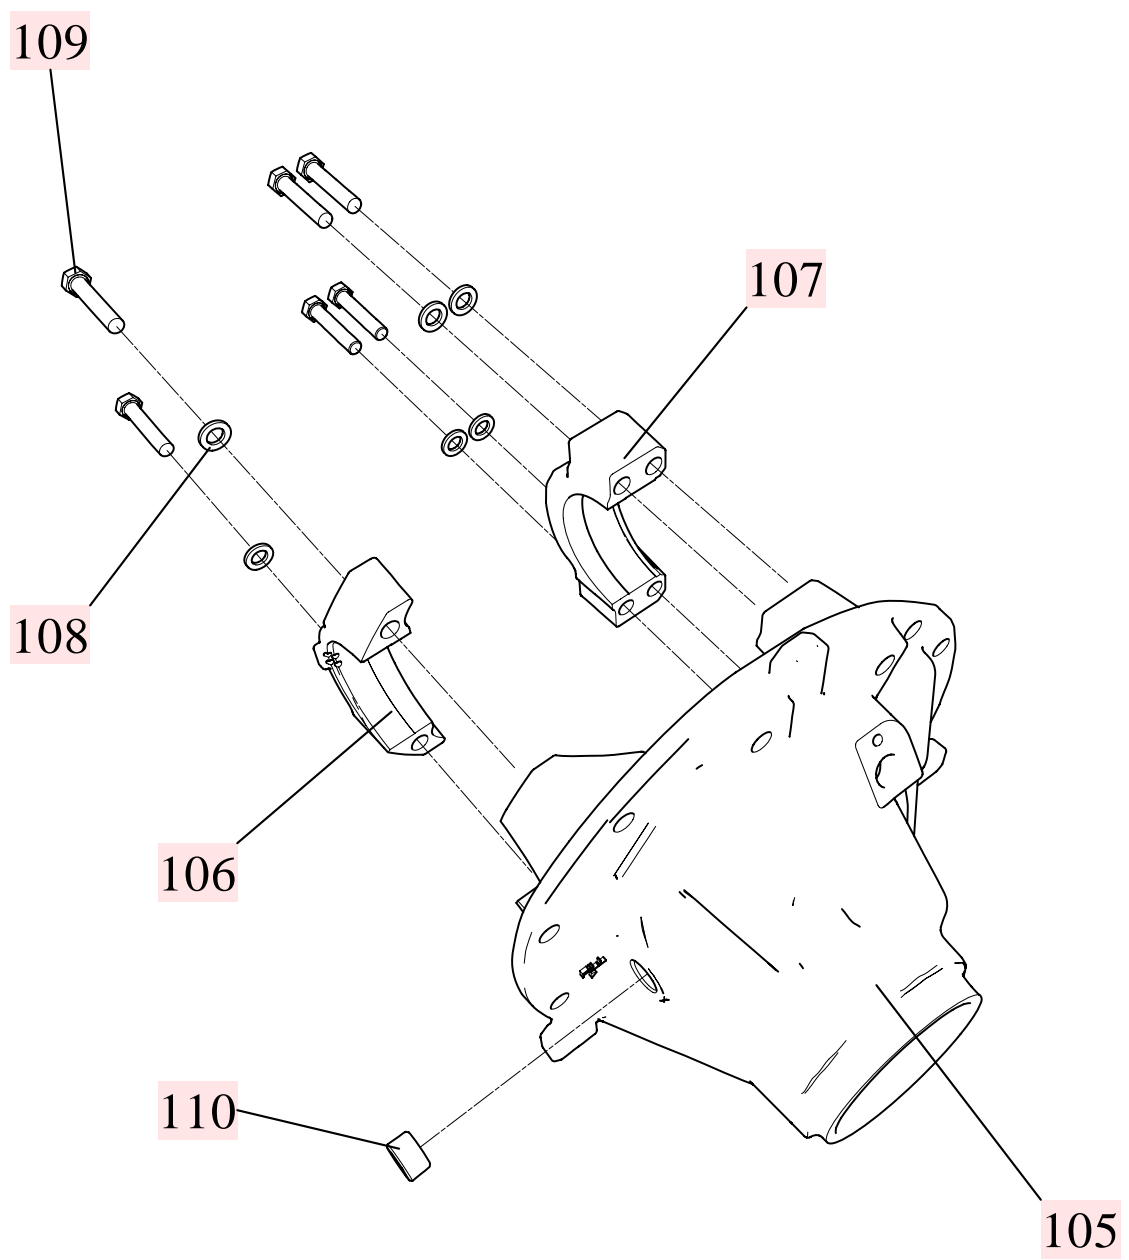

RW

LW

**Assy**

**Axle 2**

10

Main

**Axle 1**

ITEM	DESCRIPTION	PART NO.	QTY	INFO
10	REAR AXLE ASSY	AX10001(2)	1	
20	WHEEL ASSY	WH32022(2)	2	
25	•WHEEL ORNAMENT	WO18479	2	
30	•TYRE 225 70R19.5	TR32255	4	
40	•OUTER WHEEL RIM	RM32003(2)	2	
50	•INNER WHEEL RIM	RM32001(2)	2	
55	WHEEL BEARING ASSY	WB57448	2	
56	•HUB & ROTOR ASSEMBLY	RHA5873	2	
60	••BRAKE DISC ASSY	DC32045(2)	2	
65	•••WHEEL HUB	HB32098(2)	2	
70	••BRAKE DISC SPLASH SHIELD	SP32007(2)	2	
75	••WEIGHS	WH58476	2	
90	••MAIN AXLE ASSY	AX10234(2)	1	
100	••MAIN AXLE DIFF COVER	CV10234(2)	1	
104	•••AXLE DIFF UNIT ASSY	YK10765_1	1	
105	••••AXLE DIFF UNIT ASSY	YK10765_1	1	
106	••••INNER SHAFT DIFF BRACKET 1	PT76543(2)	1	
107	••••INNER SHAFT DIFF BRACKET 2	PT76543(3)	1	
108	••••NUT FOR M10 HT	NT35789	6	
109	••••HEX BOLT M10 HT	BT76930(2)	6	
110	••••DIFF LUB PLUG	PL67897	1	
111	•••YOKE	YK10765(2)	1	
120	•••BEARING SHELL	BG87987(2)	1	
130	•••AXLE THRUST BEARING	BG46983(2)	1	
180	•••HEX BOLT M12 BT	BT76931	12	