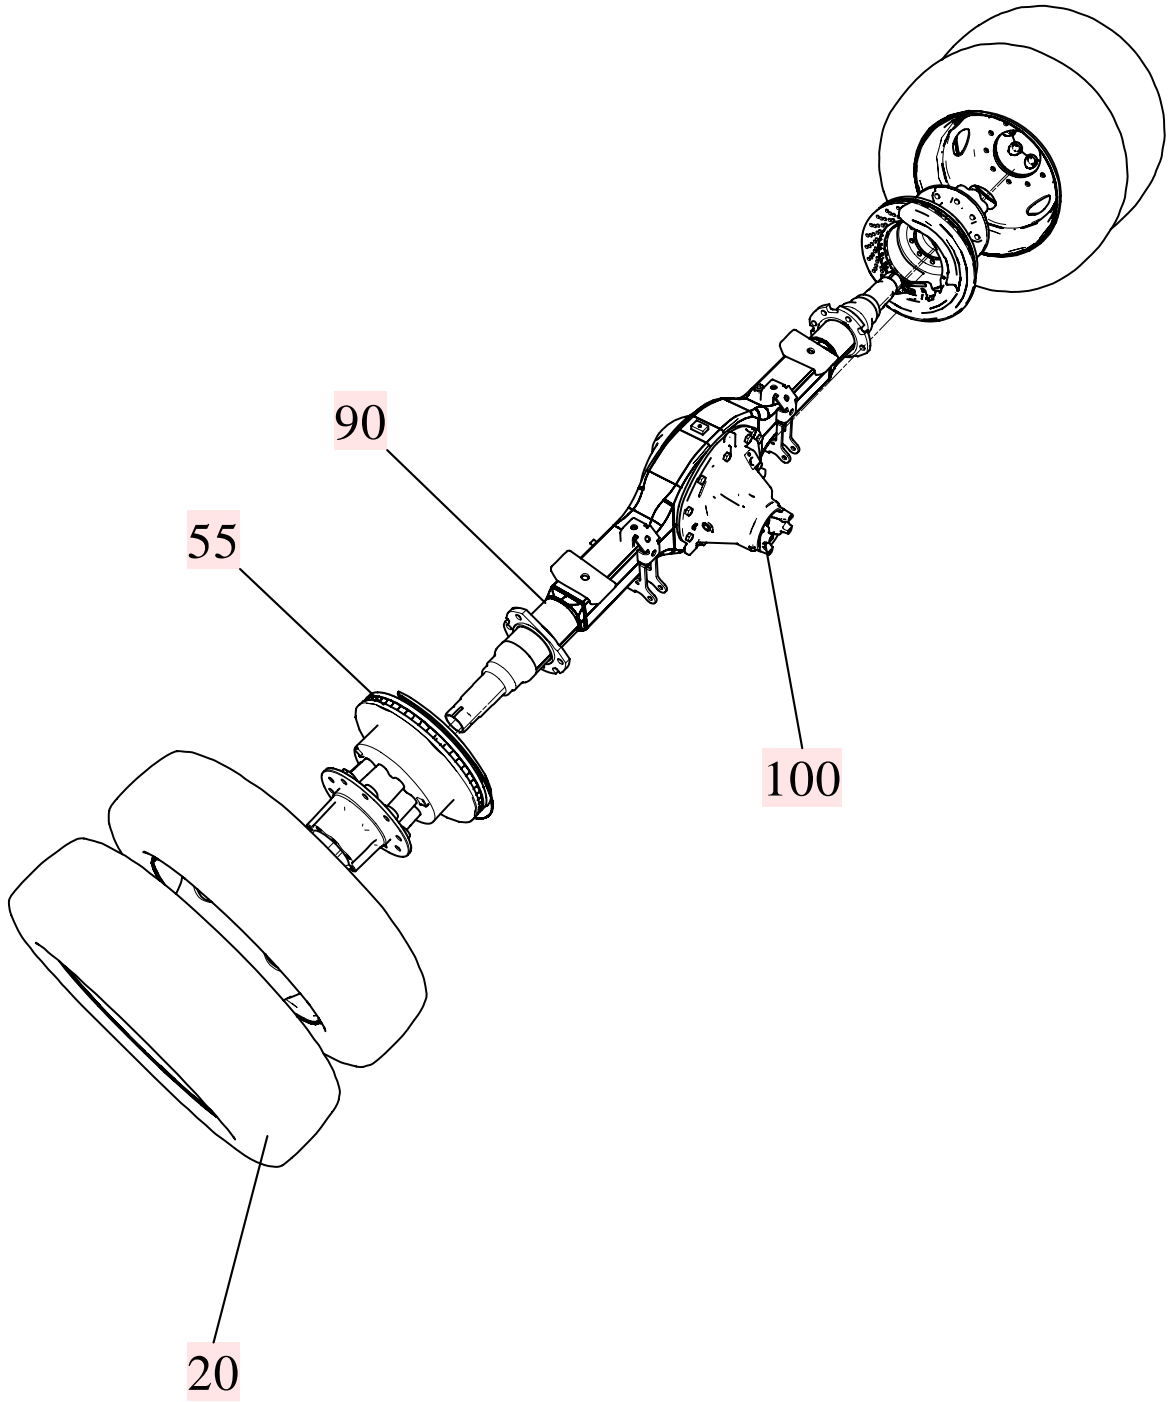

RW

LW

**Assy**

**Axle 2**

10

Main

**Axle 1**

ITEM	DESCRIPTION	PART NO.	QTY	INFO
10	REAR AXLE ASSY	AX10001(2)	1	
20	WHEEL ASSY	WH32022(2)	2	
25	•WHEEL ORNAMENT	WO18479	2	
30	•TYRE 225 70R19.5	TR32255	4	
40	•OUTER WHEEL RIM	RM32003(2)	2	
50	•INNER WHEEL RIM	RM32001(2)	2	
55	WHEEL BEARING ASSY	WB57448	2	
56	•HUB & ROTOR ASSEMBLY	RHA5873	2	
60	••BRAKE DISC ASSY	DC32045(2)	2	
65	•••WHEEL HUB	HB32098(2)	2	
70	••BRAKE DISC SPLASH SHIELD	SP32007(2)	2	
75	••WEIGHS	WH58476	2	
90	••MAIN AXLE ASSY	AX10234(2)	1	
100	••MAIN AXLE DIFF COVER	CV10234(2)	1	
104	•••AXLE DIFF UNIT ASSY	YK10765_1	1	
105	••••AXLE DIFF UNIT ASSY	YK10765_1	1	
106	••••INNER SHAFT DIFF BRACKET 1	PT76543(2)	1	
107	••••INNER SHAFT DIFF BRACKET 2	PT76543(3)	1	
108	••••NUT FOR M10 HT	NT35789	6	
109	••••HEX BOLT M10 HT	BT76930(2)	6	
110	••••DIFF LUB PLUG	PL67897	1	
111	•••YOKE	YK10765(2)	1	
120	•••BEARING SHELL	BG87987(2)	1	
130	•••AXLE THRUST BEARING	BG46983(2)	1	
180	•••HEX BOLT M12 BT	BT76931	12	