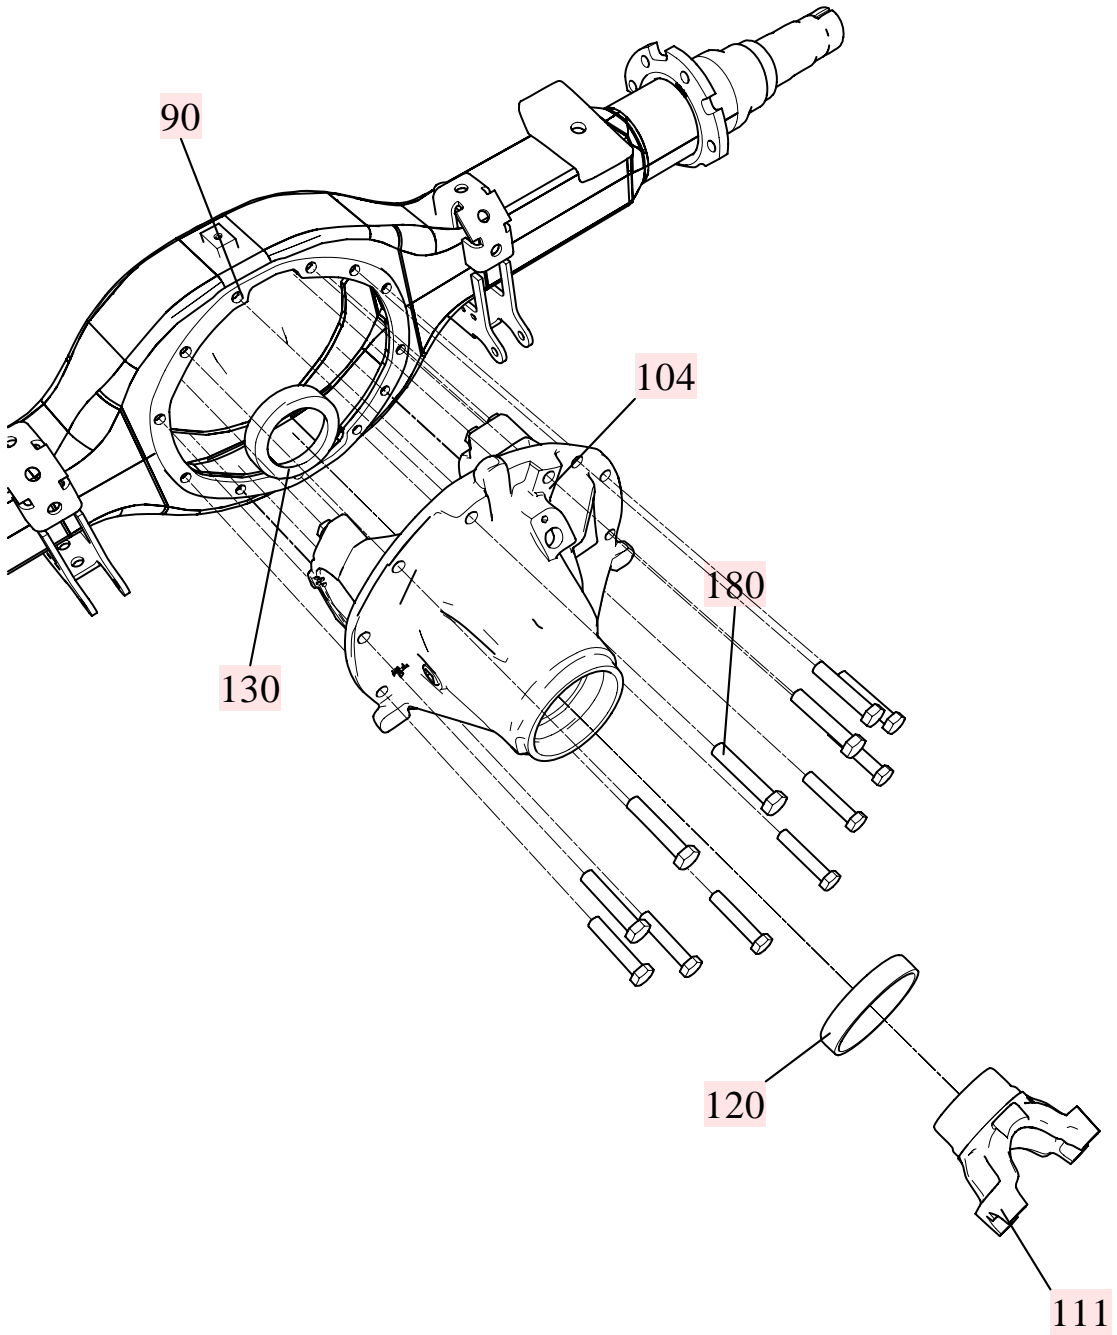

RW

LW

**Assy**

**Axle 2**

10

Main

**Axle 1**

ITEM	DESCRIPTION	PART NO.	QTY	INFO
10	REAR AXLE ASSY	AX10001(2)	1	
20	WHEEL ASSY	WH32022(2)	2	
25	•WHEEL ORNAMENT	WO18479	2	
30	•TYRE 225 70R19.5	TR32255	4	
40	•OUTER WHEEL RIM	RM32003(2)	2	
50	•INNER WHEEL RIM	RM32001(2)	2	
55	WHEEL BEARING ASSY	WB57448	2	
56	•HUB & ROTOR ASSEMBLY	RHA5873	2	
60	••BRAKE DISC ASSY	DC32045(2)	2	
65	•••WHEEL HUB	HB32098(2)	2	
70	••BRAKE DISC SPLASH SHIELD	SP32007(2)	2	
75	••WEIGHS	WH58476	2	
90	••MAIN AXLE ASSY	AX10234(2)	1	
100	••MAIN AXLE DIFF COVER	CV10234(2)	1	
104	•••AXLE DIFF UNIT ASSY	YK10765_1	1	
105	••••AXLE DIFF UNIT ASSY	YK10765_1	1	
106	••••INNER SHAFT DIFF BRACKET 1	PT76543(2)	1	
107	••••INNER SHAFT DIFF BRACKET 2	PT76543(3)	1	
108	••••NUT FOR M10 HT	NT35789	6	
109	••••HEX BOLT M10 HT	BT76930(2)	6	
110	••••DIFF LUB PLUG	PL67897	1	
111	•••YOKE	YK10765(2)	1	
120	•••BEARING SHELL	BG87987(2)	1	
130	•••AXLE THRUST BEARING	BG46983(2)	1	
180	•••HEX BOLT M12 BT	BT76931	12	