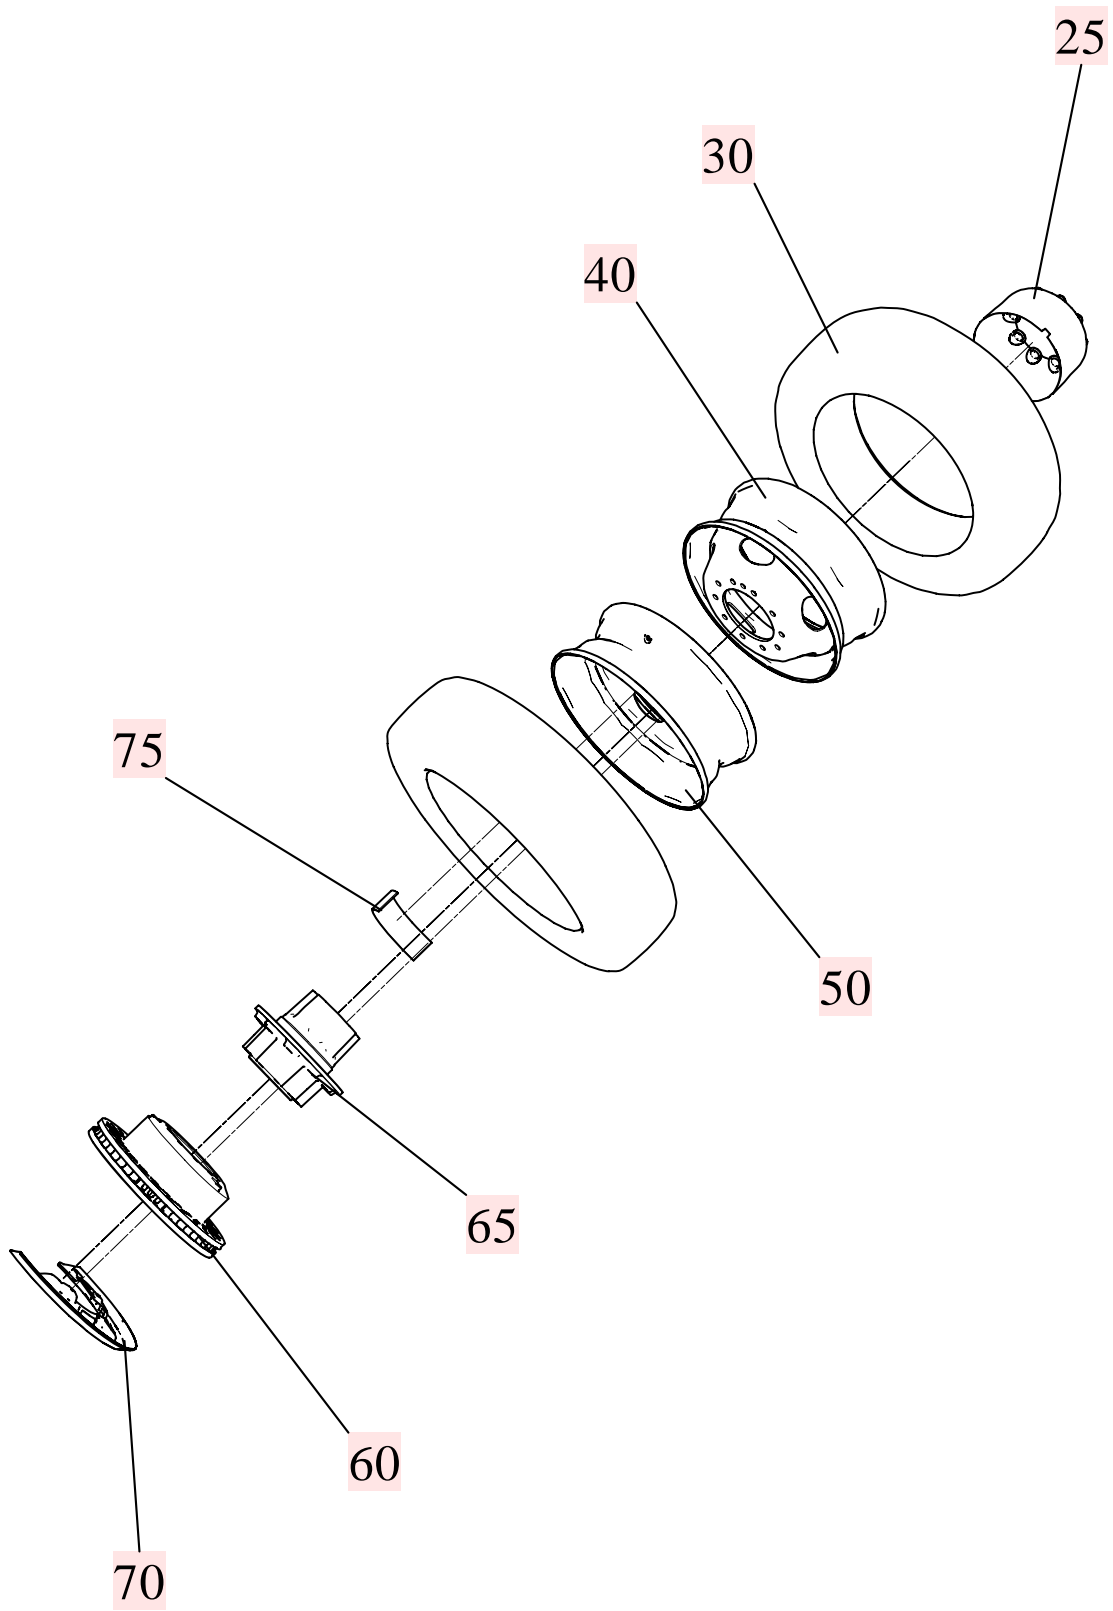

RW

LW

**Assy**

**Axle 2**

10

Main

**Axle 1**

ITEM	DESCRIPTION	PART NO.	QTY	INFO
10	REAR AXLE ASSY	AX10001(2)	1	
20	WHEEL ASSY	WH32022(2)	2	
25	•WHEEL ORNAMENT	WO18479	2	
30	•TYRE 225 70R19.5	TR32255	4	
40	•OUTER WHEEL RIM	RM32003(2)	2	
50	•INNER WHEEL RIM	RM32001(2)	2	
55	WHEEL BEARING ASSY	WB57448	2	
56	•HUB & ROTOR ASSEMBLY	RHA5873	2	
60	••BRAKE DISC ASSY	DC32045(2)	2	
65	•••WHEEL HUB	HB32098(2)	2	
70	••BRAKE DISC SPLASH SHIELD	SP32007(2)	2	
75	••WEIGHS	WH58476	2	
90	••MAIN AXLE ASSY	AX10234(2)	1	
100	••MAIN AXLE DIFF COVER	CV10234(2)	1	
104	•••AXLE DIFF UNIT ASSY	YK10765_1	1	
105	••••AXLE DIFF UNIT ASSY	YK10765_1	1	
106	••••INNER SHAFT DIFF BRACKET 1	PT76543(2)	1	
107	••••INNER SHAFT DIFF BRACKET 2	PT76543(3)	1	
108	••••NUT FOR M10 HT	NT35789	6	
109	••••HEX BOLT M10 HT	BT76930(2)	6	
110	••••DIFF LUB PLUG	PL67897	1	
111	•••YOKE	YK10765(2)	1	
120	•••BEARING SHELL	BG87987(2)	1	
130	•••AXLE THRUST BEARING	BG46983(2)	1	
180	•••HEX BOLT M12 BT	BT76931	12	