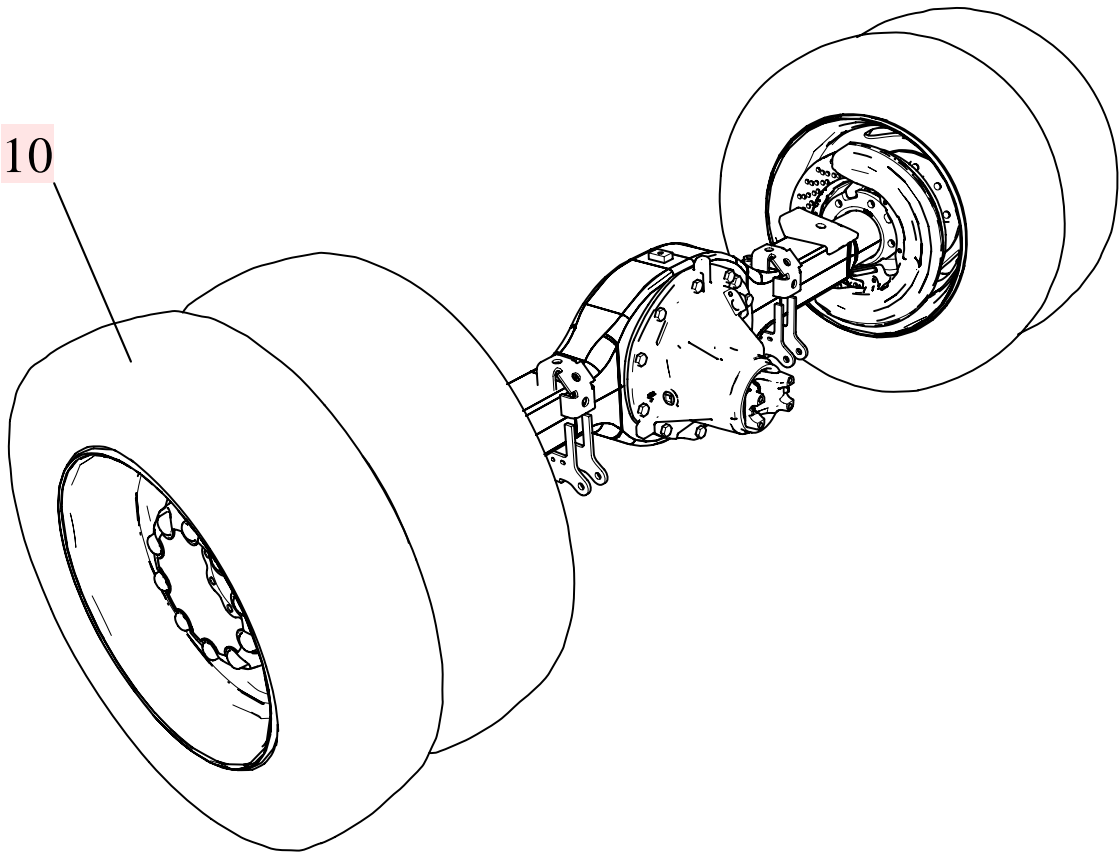

RW

LW

**Assy**

**Axle 2**

10

Main

**Axle 1**

ITEM	DESCRIPTION	PART NO.	QTY	INFO
10	REAR AXLE ASSY	AX10001(2)	1	
20	WHEEL ASSY	WH32022(2)	2	
25	•WHEEL ORNAMENT	WO18479	2	
30	•TYRE 225 70R19.5	TR32255	4	
40	•OUTER WHEEL RIM	RM32003(2)	2	
50	•INNER WHEEL RIM	RM32001(2)	2	
55	WHEEL BEARING ASSY	WB57448	2	
56	•HUB & ROTOR ASSEMBLY	RHA5873	2	
60	••BRAKE DISC ASSY	DC32045(2)	2	
65	•••WHEEL HUB	HB32098(2)	2	
70	••BRAKE DISC SPLASH SHIELD	SP32007(2)	2	
75	••WEIGHS	WH58476	2	
90	••MAIN AXLE ASSY	AX10234(2)	1	
100	••MAIN AXLE DIFF COVER	CV10234(2)	1	
104	•••AXLE DIFF UNIT ASSY	YK10765_1	1	
105	••••AXLE DIFF UNIT ASSY	YK10765_1	1	
106	••••INNER SHAFT DIFF BRACKET 1	PT76543(2)	1	
107	••••INNER SHAFT DIFF BRACKET 2	PT76543(3)	1	
108	••••NUT FOR M10 HT	NT35789	6	
109	••••HEX BOLT M10 HT	BT76930(2)	6	
110	••••DIFF LUB PLUG	PL67897	1	
111	•••YOKE	YK10765(2)	1	
120	•••BEARING SHELL	BG87987(2)	1	
130	•••AXLE THRUST BEARING	BG46983(2)	1	
180	•••HEX BOLT M12 BT	BT76931	12	